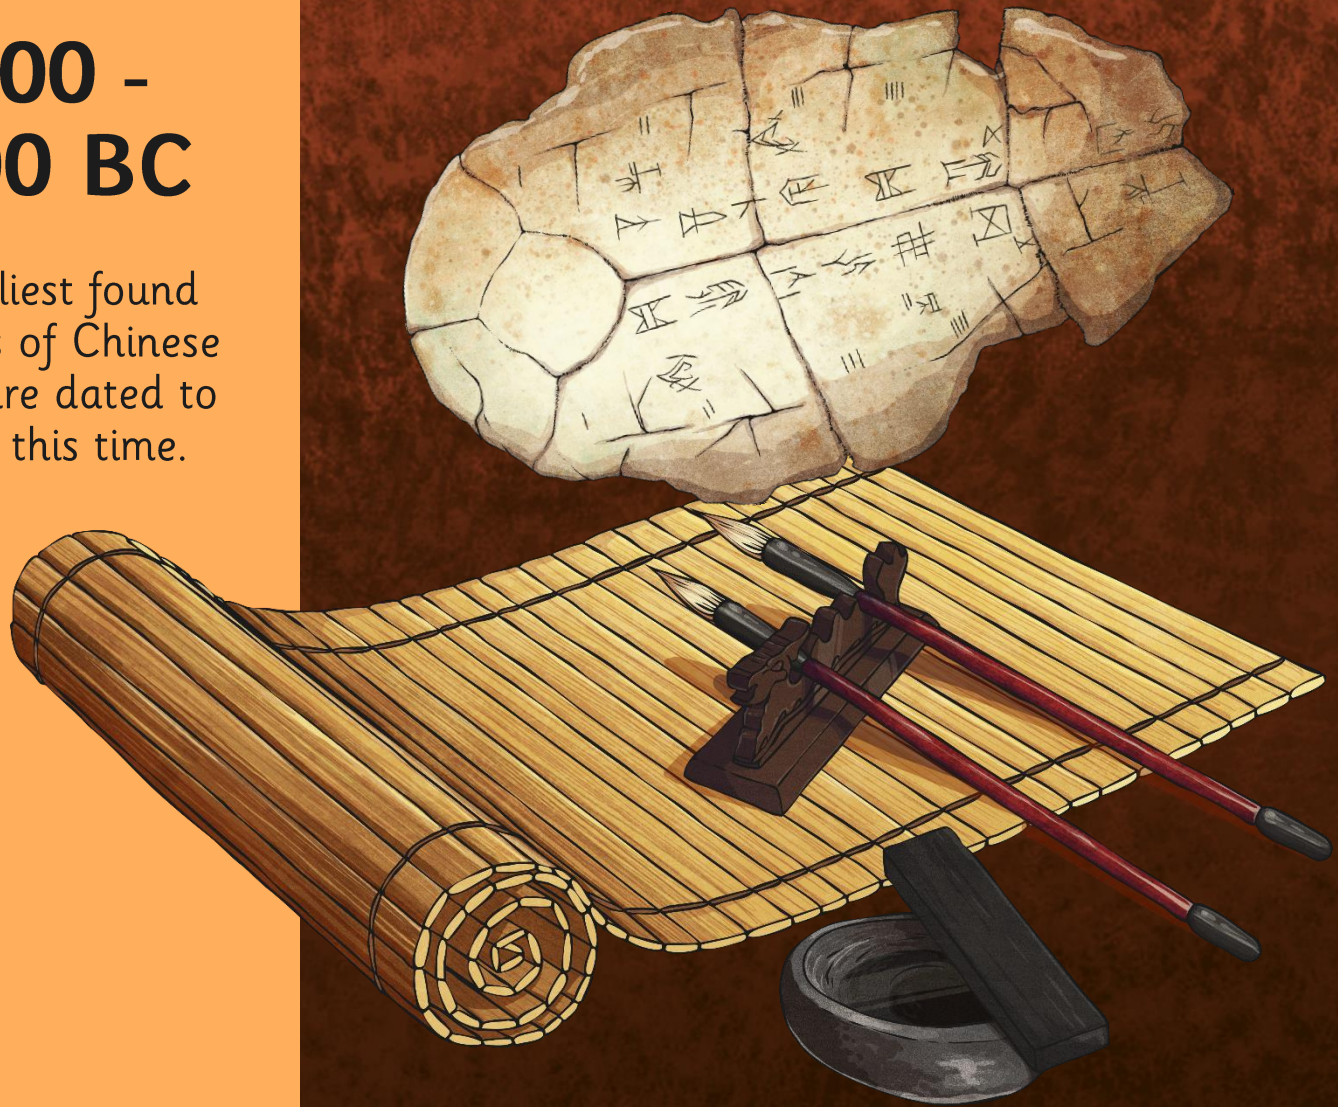

1400 - 1200 BC

The earliest found examples of Chinese writing are dated to around this time.