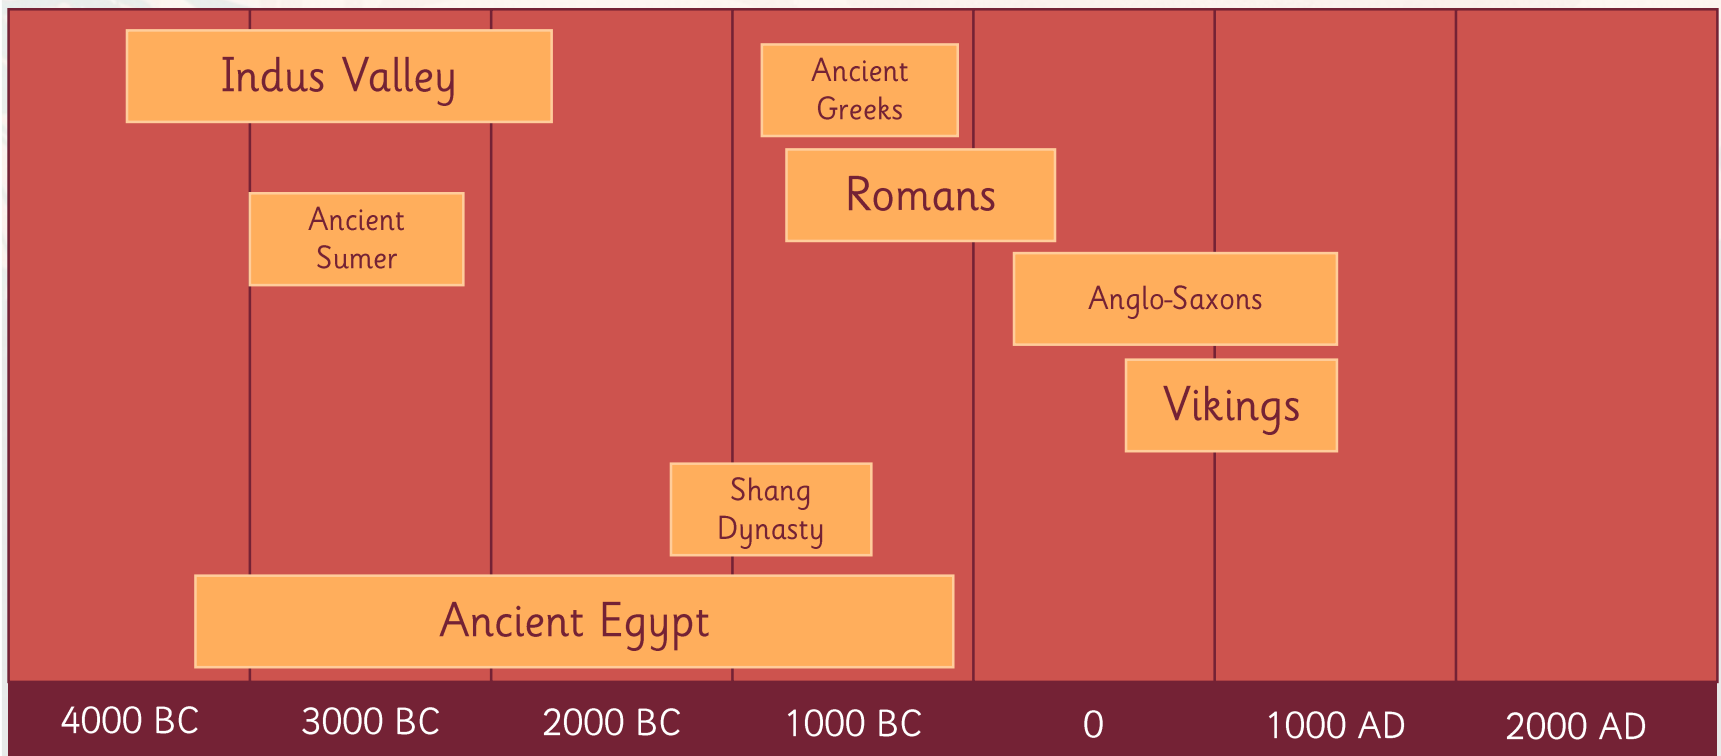

# Place in Time

twinkl

# Aim

- I can explain when and where the Shang dynasty was in existence and describe features of its location.
- I can use archaeological evidence to draw conclusions about what life was like in the Shang dynasty and present my findings.

# The Shang Dynasty

The Shang dynasty (ruled by the Shang family) was located in ancient China. The civilisation lasted from around 1600 BC until 1046 BC.

A world map with a light green landmass and blue oceans. The continent of China is highlighted in a bright red color, indicating its geographical location in East Asia.

We know lots about the Shang dynasty from archaeological remains and written documents. Chinese legend says that the founder of the Shang Dynasty, Cheng Tang, overthrew the Xia dynasty to take power, but there is no definite proof of the Xia dynasty's existence.